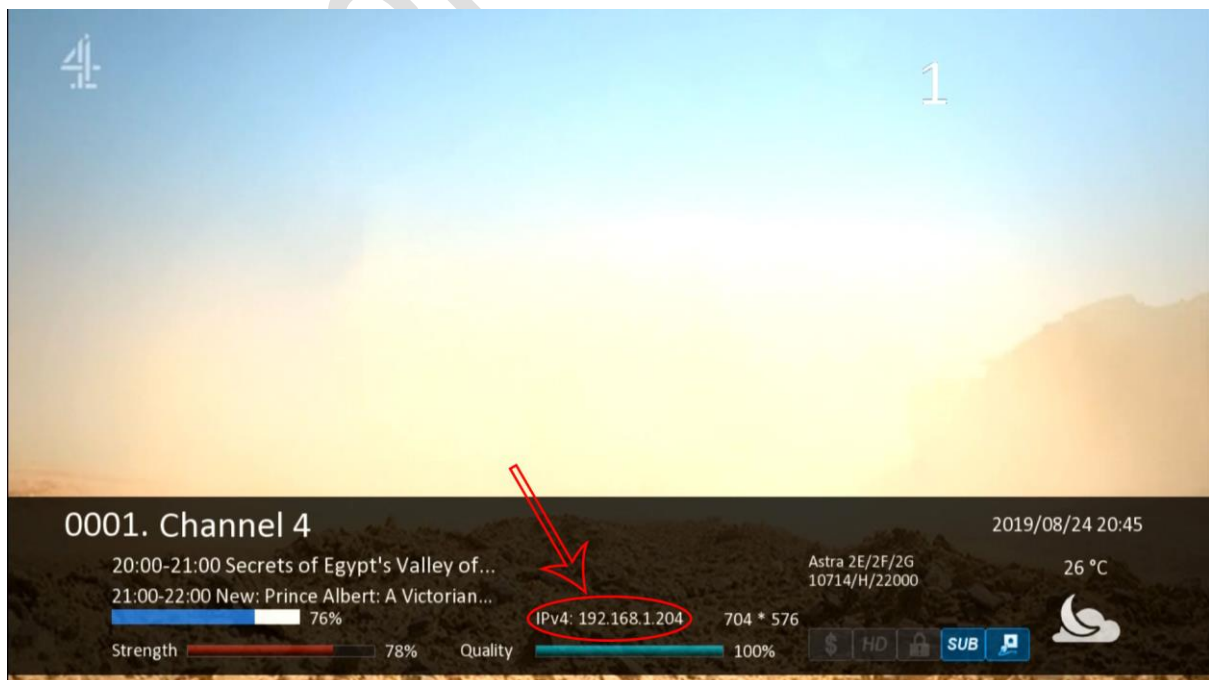

eopenbox.co.uk

How to Add IPTV Portal to IMAQ / VIZYON

To use your PC or Mobile to add Portal URL just type in the IP Address of the box in address bar of internet explorer. IP address can be found in Satellite TV info bar or in TV app.

Satellite TV App