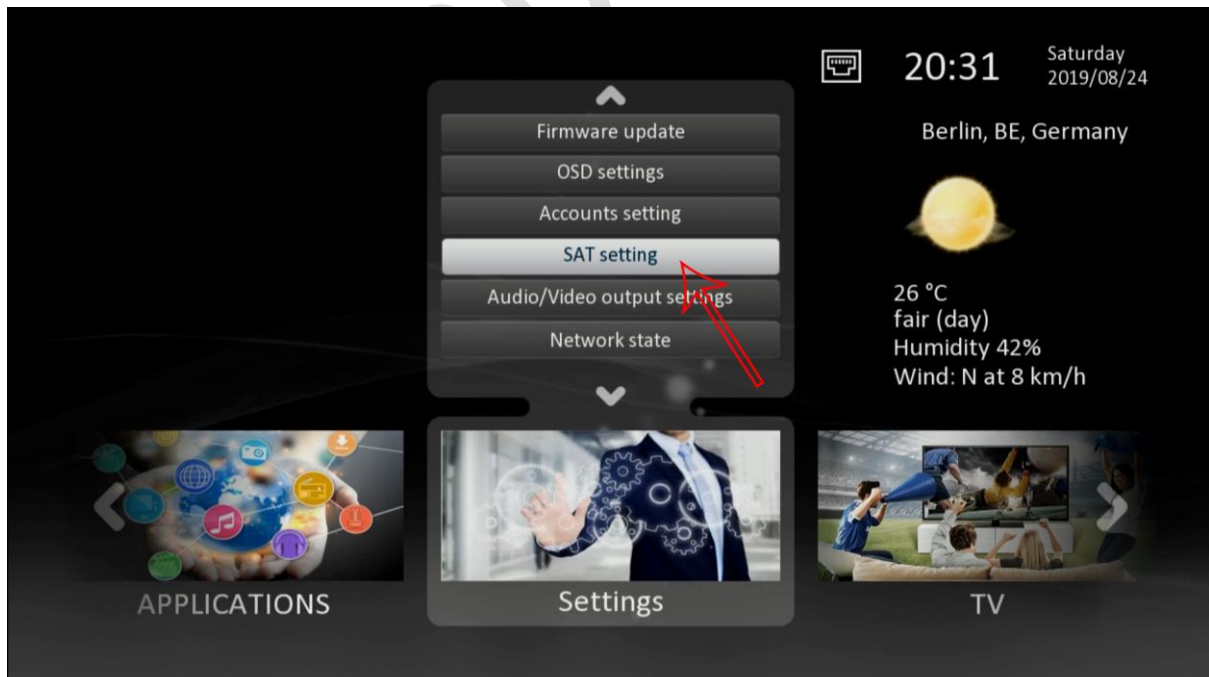

Satellite TV App

TV App

Noe enter IP address in your internet explorer address bar. And it will open box dashboard.

eopenbox.co.uk

IPTV Settings

Card Share

Unhide CAM

Go to Sat Settings and Type **2170** to unhide CAM