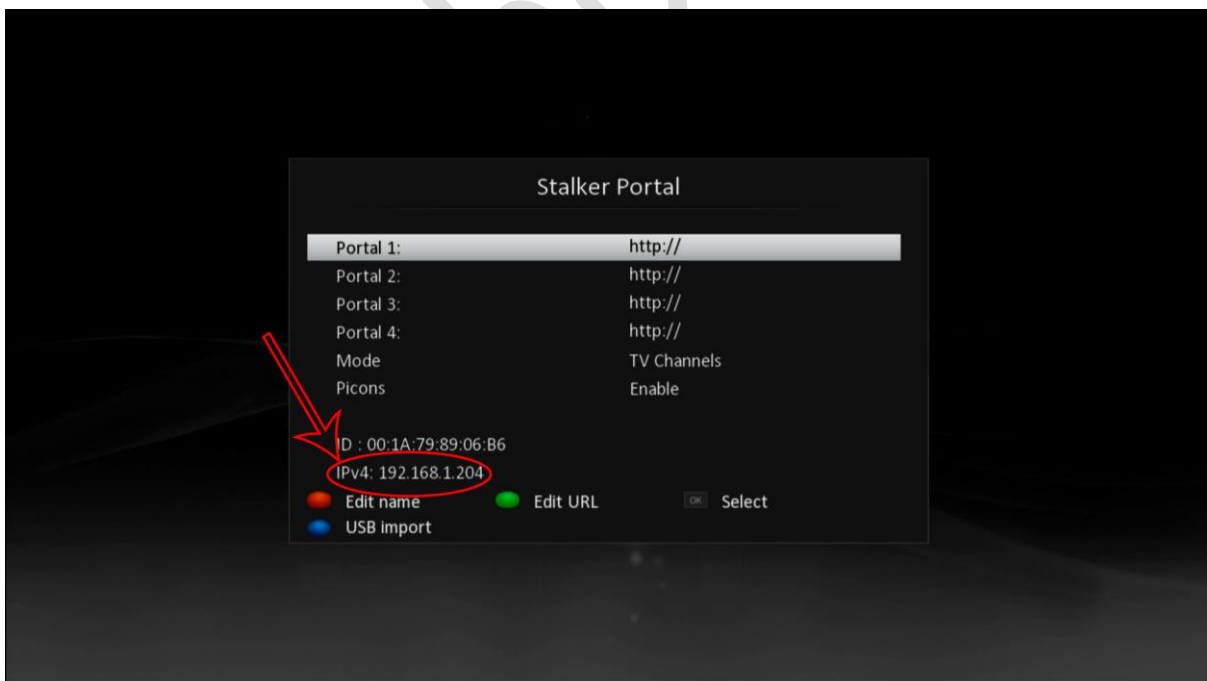

eopenbox.co.uk

How to Add IPTV Portal to IMAQ / VIZYON

To use your PC or Mobile to add Portal URL just type in the IP Address of the box in address bar of internet explorer. IP address can be found in Satellite TV info bar or in TV app.

Satellite TV App

TV App

Noe enter IP address in your internet explorer address bar. And it will open box dashboard.

eopenbox.co.uk

IPTV Settings

Card Share

Unhide CAM

Go to Sat Settings and Type **2170** to unhide CAM