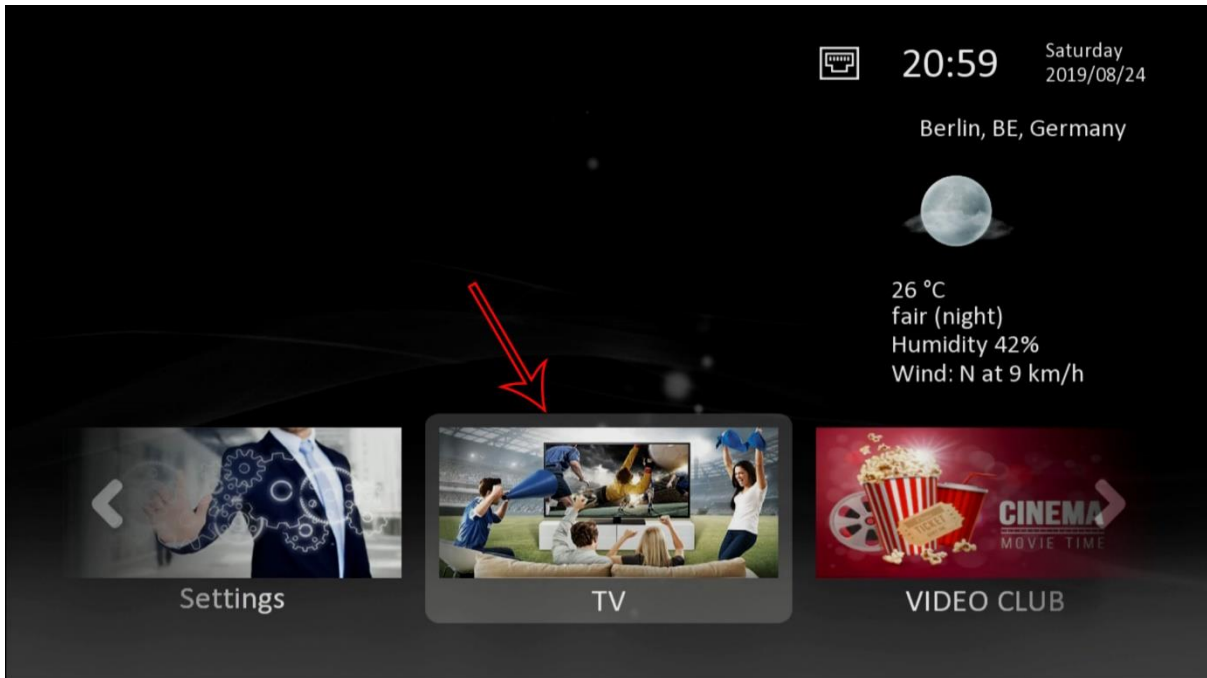

eopenbox.co.uk

How to Add IPTV Portal to IMAQ / VIZYON

To use your PC or Mobile to add Portal URL just type in the IP Address of the box in address bar of internet explorer. IP address can be found in Satellite TV info bar or in TV app.

Satellite TV App

TV App

Noe enter IP address in your internet explorer address bar. And it will open box dashboard.

eopenbox.co.uk

IPTV Settings

Card Share

Unhide CAM

Go to Sat Settings and Type **2170** to unhide CAM