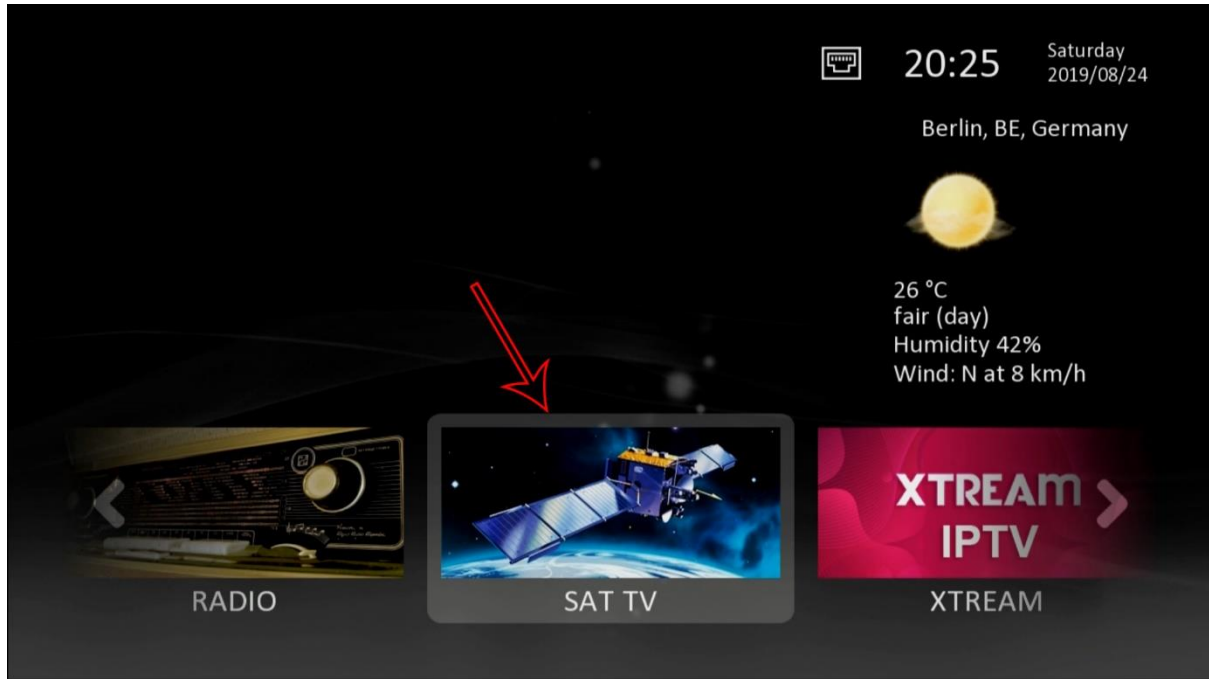

eopenbox.co.uk

How to Add IPTV Portal to IMAQ / VIZYON

To use your PC or Mobile to add Portal URL just type in the IP Address of the box in address bar of internet explorer. IP address can be found in Satellite TV info bar or in TV app.

Satellite TV App

TV App

Noe enter IP address in your internet explorer address bar. And it will open box dashboard.

eopenbox.co.uk

IPTV Settings

Card Share

Unhide CAM

Go to Sat Settings and Type **2170** to unhide CAM