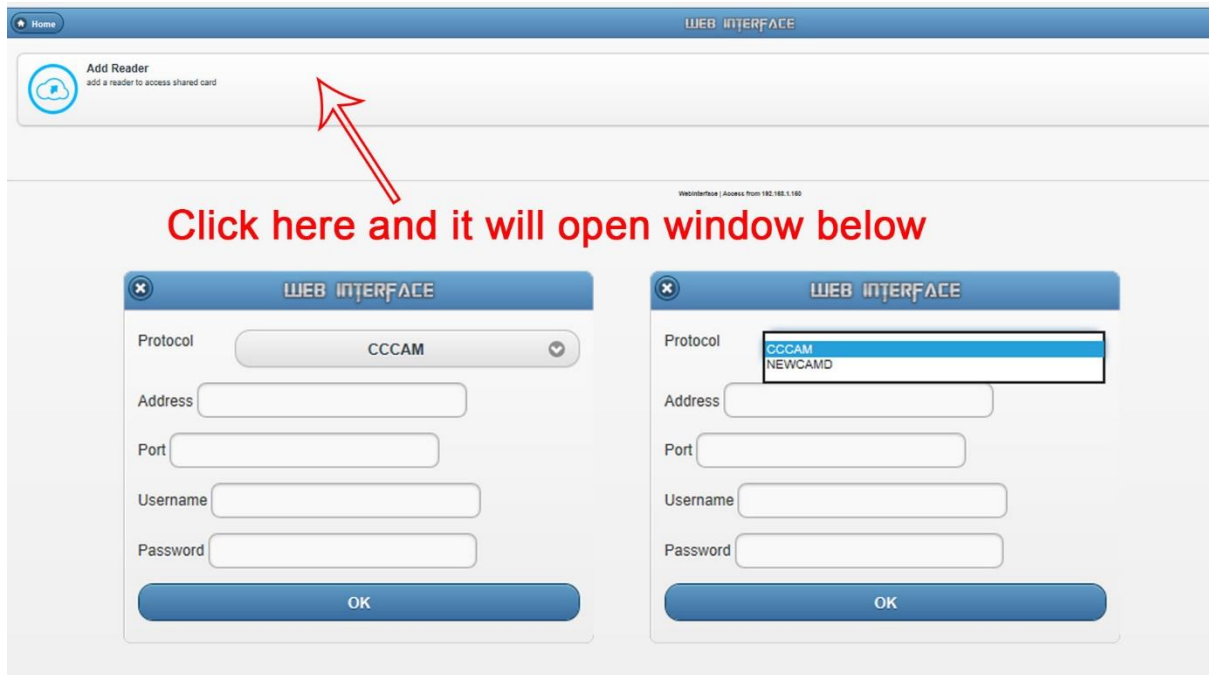

eopenbox.co.uk

How to Add IPTV Portal to IMAQ / VIZYON

To use your PC or Mobile to add Portal URL just type in the IP Address of the box in address bar of internet explorer. IP address can be found in Satellite TV info bar or in TV app.

Satellite TV App

TV App

Noe enter IP address in your internet explorer address bar. And it will open box dashboard.

eopenbox.co.uk

IPTV Settings

Card Share

Unhide CAM

Go to Sat Settings and Type **2170** to unhide CAM