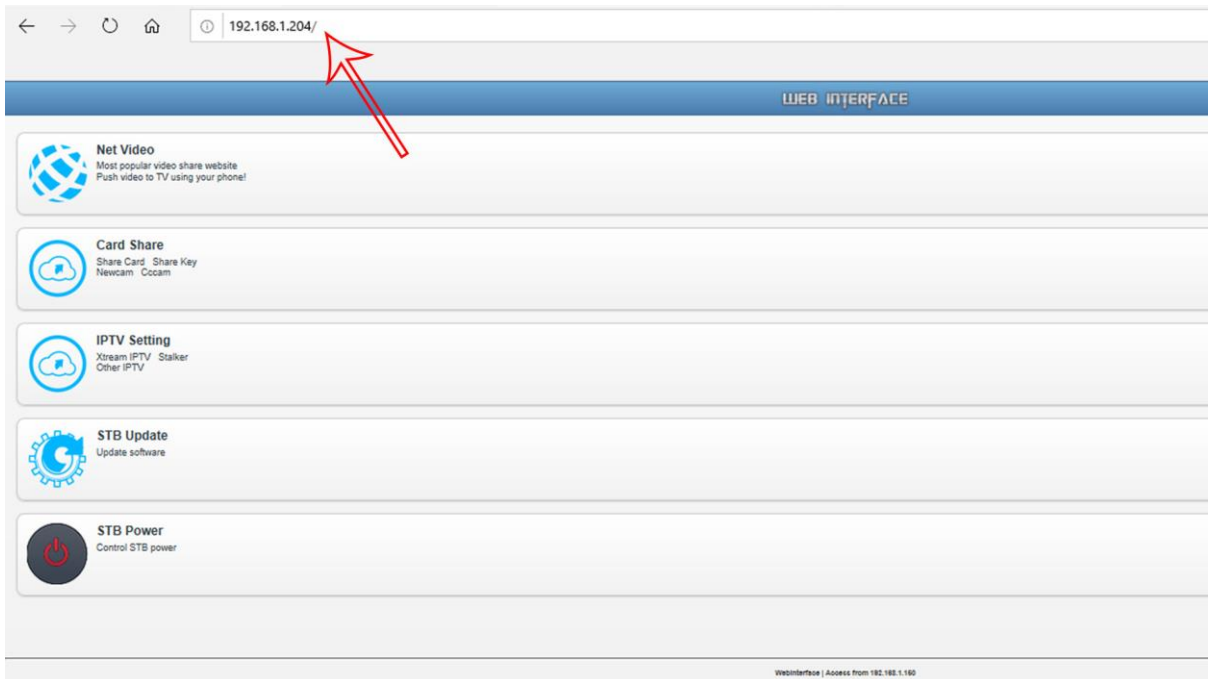

Satellite TV App

TV App

Noe enter IP address in your internet explorer address bar. And it will open box dashboard.

eopenbox.co.uk

IPTV Settings

Card Share

Unhide CAM

Go to Sat Settings and Type **2170** to unhide CAM